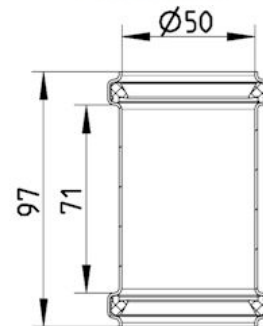

842.050.050 S DOUBLE SLIP COUPLING

-Diameter: Ø50mm
-Stainless steel: AISI316L/EN1.4404

Product Codes

UPC/EAN: 5705499402810
VVS Number: 160277350
RSK Number: 1550320
NRF Number: 2170883
LVI Number: 0252632

Specification

Brand Name: BLÜCHER
Material: AISI 316L
Material (EN): EN 1.4404
Outlet Diameter (mm): 50
Series: Double slip coupling
Type: Sockets
Weight (kg): 0,12

BLÜCHER®

A WATTS Brand