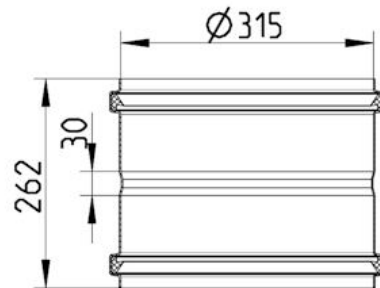

841.315.315 S DOUBLE COUPLING

-Diameter: Ø315mm
-Stainless steel: AISI316L/EN1.4404

Product Codes

UPC/EAN: 5705499413908
VVS Number: 160275615
RSK Number:
NRF Number: 2172654
LVI Number: 0256044

Specification

Brand Name: BLÜCHER
Material: AISI 316L
Material (EN): EN 1.4404
Outlet Diameter (mm): 315
Series: Double coupling
Type: Sockets
Weight (kg): 5,36

BLÜCHER®

A WATTS Brand