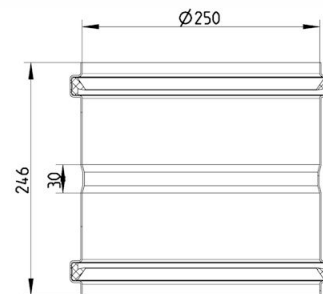

841.250.250 S DOUBLE COUPLING

-Diameter: Ø250mm
-Stainless steel: AISI316L/EN1.4404

Product Codes

UPC/EAN: 5705499121674
VVS Number: 160275550
RSK Number: 1552162
NRF Number: 2170876
LVI Number: 0252737

Specification

Brand Name: BLÜCHER
Material: AISI 316L
Material (EN): EN 1.4404
Outlet Diameter (mm): 250
Series: Double coupling
Type: Sockets
Weight (kg): 3,11

BLÜCHER®

A WATTS Brand