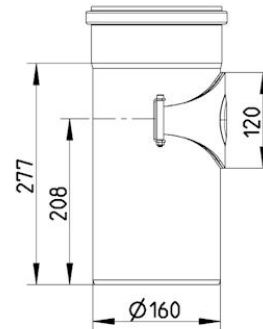

840.160.160 S PIPE WITH ACCESS

-Diameter: Ø160mm
-Stainless steel: AISI316L/EN1.4404

Product Codes

UPC/EAN: 5705499402728
VVS Number: 160247460
RSK Number: 1550330
NRF Number: 2170151
LVI Number: 0252935

Specification

Angle (°): 180
Brand Name: BLÜCHER
Material: AISI 316L
Material (EN): EN 1.4404
Outlet Diameter (mm): 160
Series: Straight pipe-access
Type: Access pipes
Weight (kg): 2,41

BLÜCHER®

A **WATTS** Brand