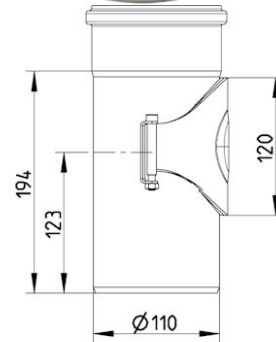

## 840.110.110 S PIPE WITH ACCESS

-Diameter: Ø110mm  
-Stainless steel: AISI316L/EN1.4404

### Specification

Angle (°): 180  
Brand Name: BLÜCHER  
Material: AISI 316L  
Material (EN): EN 1.4404  
Outlet Diameter (mm): 110  
Series: Straight pipe-access  
Type: Access pipes  
Weight (kg): 0,90