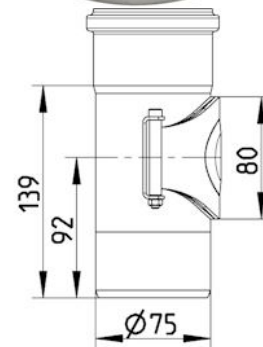

840.075.075 S PIPE WITH ACCESS

-Diameter: Ø75mm
-Stainless steel: AISI316L/EN1.4404

Product Codes

UPC/EAN: 5705499402681
VVS Number: 160247375
RSK Number: 1550324
NRF Number: 2170843
LVI Number: 0252933

Specification

Angle (°): 180
Brand Name: BLÜCHER
Material: AISI 316L
Material (EN): EN 1.4404
Outlet Diameter (mm): 75
Series: Straight pipe-access
Type: Access pipes
Weight (kg): 0,64

BLÜCHER®

A WATTS Brand