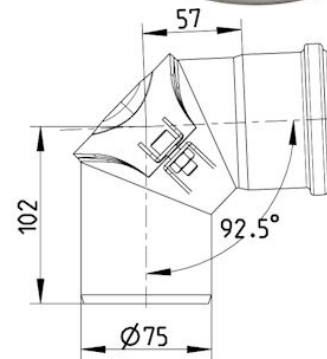

822.090.075 S BEND 87.5° WITH ACCESS

-Diameter: Ø75mm
-Stainless steel: AISI316L/EN1.4404

Product Codes

UPC/EAN: 5705499401516
VVS Number:
RSK Number: 1550281
NRF Number: 2172545
LVI Number: 0256034

Specification

Angle (°): 87,5
Brand Name: BLÜCHER
Material: AISI 316L
Material (EN): EN 1.4404
Outlet Diameter (mm): 75
Series: Bend-87.5-access
Type: Access pipes
Weight (kg): 0,61

BLÜCHER®

A WATTS Brand