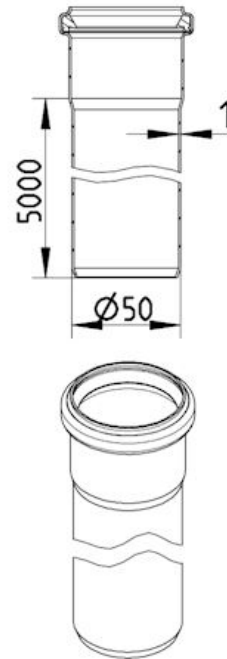

811.500.050 S STRAIGHT PIPE WITH ONE SOCKET

-Length: 5000mm
-Diameter: Ø50mm
-Stainless steel: AISI316L/EN1.4404

Product Codes

UPC/EAN: 5705499400946
VVS Number: 160122550
RSK Number:
NRF Number: 2172497
LVI Number: 0250090

Specification

Brand Name: BLÜCHER
Material: AISI 316L
Material (EN): EN 1.4404
Outlet Diameter (mm): 50
Series: Straight pipe
Weight (kg): 6,31

BLÜCHER®

A WATTS Brand