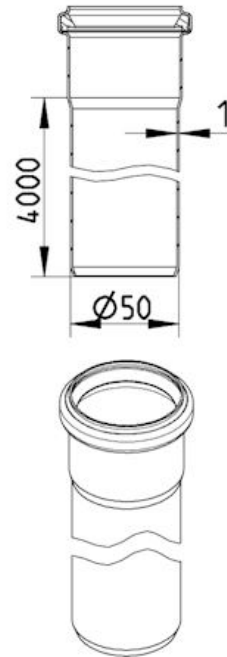

## 811.400.050 S STRAIGHT PIPE WITH ONE SOCKET

- Length: 4000mm
- Diameter: Ø50mm
- Stainless steel: AISI316L/EN1.4404

### Specification

Brand Name: BLÜCHER  
Material: AISI 316L  
Material (EN): EN 1.4404  
Outlet Diameter (mm): 50  
Series: Straight pipe  
Weight (kg): 5,06

**BLÜCHER®**

A WATTS Brand