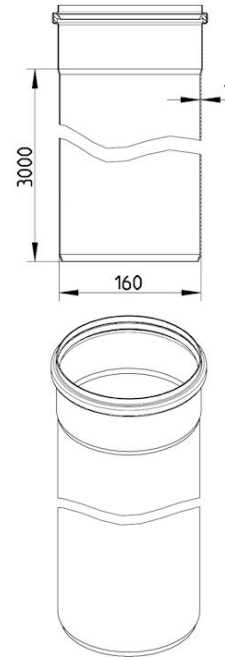

## 811.300.160 S STRAIGHT PIPE WITH ONE SOCKET

- Length: 3000mm
- Diameter: Ø160mm
- Stainless steel: AISI316L/EN1.4404

### Specification

Brand Name: BLÜCHER  
Material: AISI 316L  
Material (EN): EN 1.4404  
Outlet Diameter (mm): 160  
Series: Straight pipe  
Weight (kg): 15,59

**BLÜCHER®**

A WATTS Brand