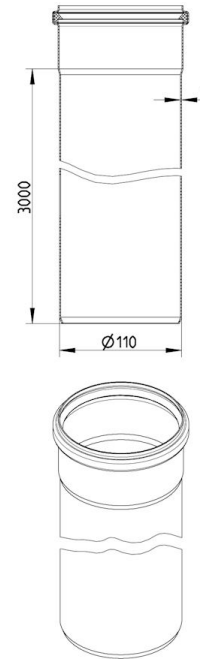

811.300.110 S STRAIGHT PIPE WITH ONE SOCKET

-Length: 3000mm
-Diameter: Ø110mm
-Stainless steel: AISI316L/EN1.4404

Product Codes

UPC/EAN: 5705499400823
VVS Number: 160128530
RSK Number: 1550367
NRF Number: 2170708
LVI Number: 0250188

Specification

Brand Name: BLÜCHER
Material: AISI 316L
Material (EN): EN 1.4404
Outlet Diameter (mm): 110
Series: Straight pipe
Weight (kg): 8,34

BLÜCHER®

A WATTS Brand