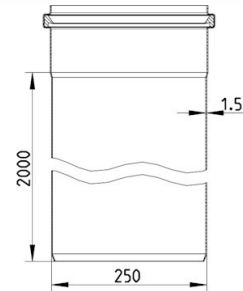

Specification Sheet

811.200.250 S STRAIGHT PIPE WITH ONE SOCKET

-Length: 2000mm
-Diameter: Ø250mm
-Stainless steel: AISI316L/EN1.4404

Product Codes

UPC/EAN: 5705499121575
VVS Number: 160136500
RSK Number: 1552152
NRF Number:
LVI Number: 0250333

Specification

Brand Name: BLÜCHER
Material: AISI 316L
Material (EN): EN 1.4404
Outlet Diameter (mm): 250
Series: Straight pipe
Weight (kg): 19,72

BLÜCHER®

A WATTS Brand