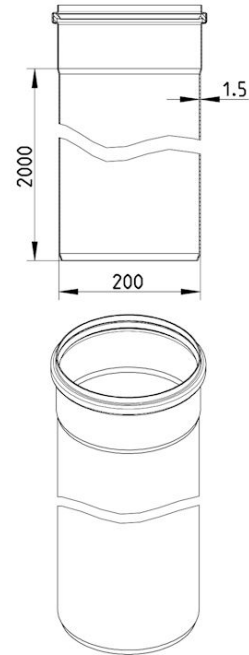

Specification Sheet

811.200.200 S STRAIGHT PIPE WITH ONE SOCKET

- Length: 2000mm
- Diameter: Ø200mm
- Stainless steel: AISI316L/EN1.4404

Product Codes

UPC/EAN: 5705499410884
VVS Number: 160134500
RSK Number: 1551543
NRF Number: 2170721
LVI Number: 0250287

Specification

Brand Name: BLÜCHER
Material: AISI 316L
Material (EN): EN 1.4404
Outlet Diameter (mm): 200
Series: Straight pipe
Weight (kg): 15,71

BLÜCHER®

A WATTS Brand