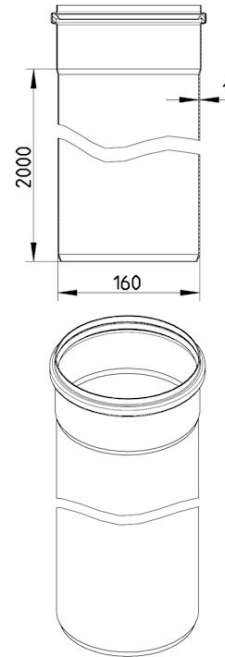

Specification Sheet

811.200.160 S STRAIGHT PIPE WITH ONE SOCKET

-Length: 2000mm
-Diameter: Ø160mm
-Stainless steel: AISI316L/EN1.4404

Product Codes

UPC/EAN: 5705499400755
VVS Number: 160132500
RSK Number: 1550364
NRF Number: 2170698
LVI Number: 0250237

Specification

Brand Name: BLÜCHER
Material: AISI 316L
Material (EN): EN 1.4404
Outlet Diameter (mm): 160
Series: Straight pipe
Weight (kg): 10,54

BLÜCHER®

A WATTS Brand