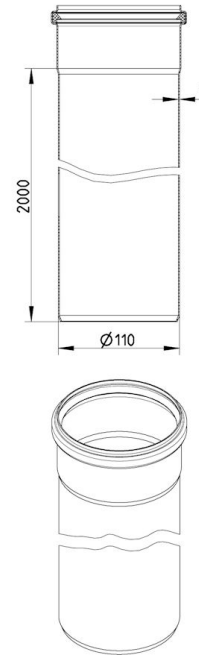

811.200.110 S STRAIGHT PIPE WITH ONE SOCKET

-Length: 2000mm
-Diameter: Ø110mm
-Stainless steel: AISI316L/EN1.4404

Product Codes

UPC/EAN: 5705499400731
VVS Number: 160128500
RSK Number: 1550251
NRF Number: 2170693
LVI Number: 0250187

Specification

Brand Name: BLÜCHER
Material: AISI 316L
Material (EN): EN 1.4404
Outlet Diameter (mm): 110
Series: Straight pipe
Weight (kg): 5,40

BLÜCHER®

A WATTS Brand