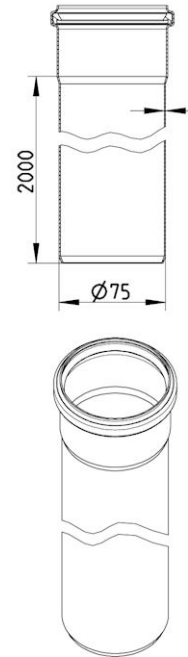

811.200.075 S STRAIGHT PIPE WITH ONE SOCKET

-Length: 2000mm
-Diameter: Ø75mm
-Stainless steel: AISI316L/EN1.4404

Product Codes

UPC/EAN: 5705499400717
VVS Number: 160124500
RSK Number: 1550244
NRF Number: 2170692
LVI Number: 0250137

Specification

Brand Name: BLÜCHER
Material: AISI 316L
Material (EN): EN 1.4404
Outlet Diameter (mm): 75
Series: Straight pipe
Weight (kg): 3,70

BLÜCHER®

A WATTS Brand