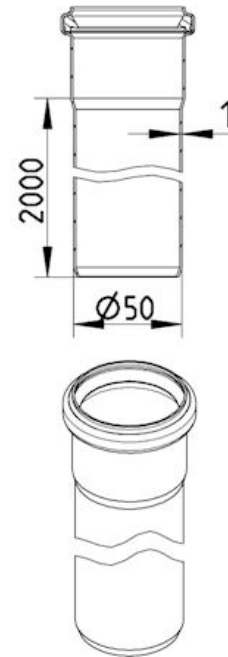

811.200.050 S STRAIGHT PIPE WITH ONE SOCKET

-Length: 2000mm
-Diameter: Ø50mm
-Stainless steel: AISI316L/EN1.4404

Product Codes

UPC/EAN: 5705499400694
VVS Number: 160122500
RSK Number: 1550237
NRF Number: 2170691
LVI Number: 0250087

Specification

Brand Name: BLÜCHER
Material: AISI 316L
Material (EN): EN 1.4404
Outlet Diameter (mm): 50
Series: Straight pipe
Weight (kg): 2,45

BLÜCHER®

A WATTS Brand