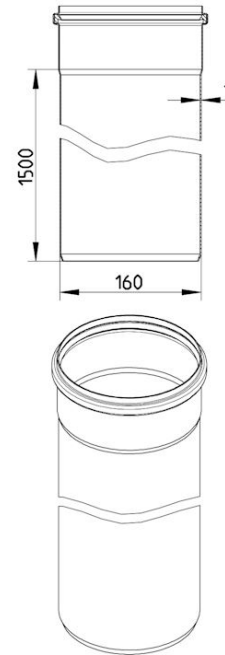

Specification Sheet

811.150.160 S STRAIGHT PIPE WITH ONE SOCKET

-Length: 1500mm
-Diameter: Ø160mm
-Stainless steel: AISI316L/EN1.4404

Product Codes

UPC/EAN: 5705499400670
VVS Number: 160132450
RSK Number: 1550363
NRF Number: 2172481
LVI Number: 0250236

Specification

Brand Name: BLÜCHER
Material: AISI 316L
Material (EN): EN 1.4404
Outlet Diameter (mm): 160
Series: Straight pipe
Weight (kg): 8,02

BLÜCHER®

A WATTS Brand