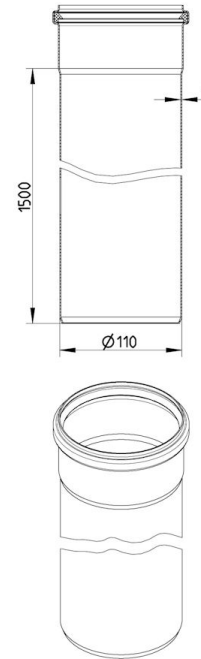

811.150.110 S STRAIGHT PIPE WITH ONE SOCKET

-Length: 1500mm
-Diameter: Ø110mm
-Stainless steel: AISI316L/EN1.4404

Product Codes

UPC/EAN: 5705499400656
VVS Number: 160128450
RSK Number: 1550250
NRF Number: 2172478
LVI Number: 0250186

Specification

Brand Name: BLÜCHER
Material: AISI 316L
Material (EN): EN 1.4404
Outlet Diameter (mm): 110
Series: Straight pipe
Weight (kg): 4,30

BLÜCHER®

A WATTS Brand