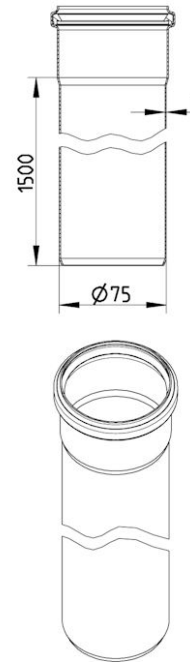

## 811.150.075 S STRAIGHT PIPE WITH ONE SOCKET

-Length: 1500mm  
-Diameter: Ø75mm  
-Stainless steel: AISI316L/EN1.4404

### Specification

Brand Name: BLÜCHER  
Material: AISI 316L  
Material (EN): EN 1.4404  
Outlet Diameter (mm): 75  
Series: Straight pipe  
Weight (kg): 2,75

**BLÜCHER®**

A WATTS Brand