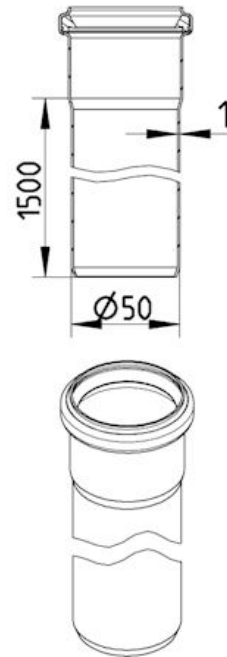

## 811.150.050 S STRAIGHT PIPE WITH ONE SOCKET

-Length: 1500mm  
-Diameter: Ø50mm  
-Stainless steel: AISI316L/EN1.4404

### Specification

Brand Name: BLÜCHER  
Material: AISI 316L  
Material (EN): EN 1.4404  
Outlet Diameter (mm): 50  
Series: Straight pipe  
Weight (kg): 1,90

**BLÜCHER®**

A WATTS Brand