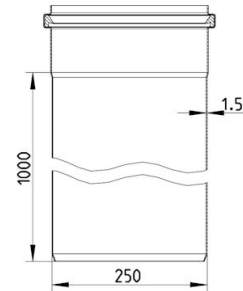

Specification Sheet

811.100.250 S STRAIGHT PIPE WITH ONE SOCKET

- Length: 1000mm
- Diameter: Ø250mm
- Stainless steel: AISI316L/EN1.4404

Product Codes

UPC/EAN: 5705499121568
VVS Number: 160136400
RSK Number: 1552151
NRF Number:
LVI Number: 0250332

Specification

Brand Name: BLÜCHER
Material: AISI 316L
Material (EN): EN 1.4404
Outlet Diameter (mm): 250
Series: Straight pipe
Weight (kg): 10,47

BLÜCHER®

A WATTS Brand