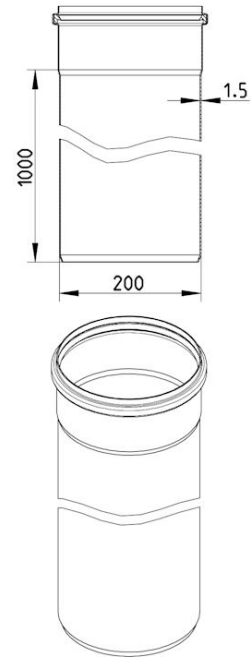

## 811.100.200 S STRAIGHT PIPE WITH ONE SOCKET

-Length: 1000mm  
-Diameter: Ø200mm  
-Stainless steel: AISI316L/EN1.4404

### Specification

Brand Name: BLÜCHER  
Material: AISI 316L  
Material (EN): EN 1.4404  
Outlet Diameter (mm): 200  
Series: Straight pipe  
Weight (kg): 8,32

**BLÜCHER®**

A WATTS Brand