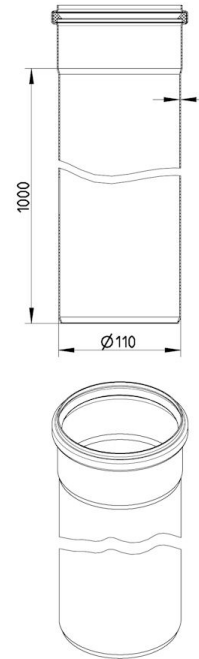

## 811.100.110 S STRAIGHT PIPE WITH ONE SOCKET

-Length: 1000mm  
-Diameter: Ø110mm  
-Stainless steel: AISI316L/EN1.4404

### Specification

Brand Name: BLÜCHER  
Material: AISI 316L  
Material (EN): EN 1.4404  
Outlet Diameter (mm): 110  
Series: Straight pipe  
Weight (kg): 2,85

**BLÜCHER®**

A WATTS Brand