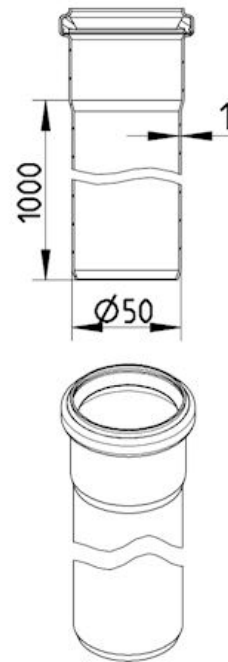

811.100.050 S STRAIGHT PIPE WITH ONE SOCKET

-Length: 1000mm
-Diameter: Ø50mm
-Stainless steel: AISI316L/EN1.4404

Product Codes

UPC/EAN: 5705499400533
VVS Number: 160122400
RSK Number: 1550235
NRF Number: 2170687
LVI Number: 0250085

Specification

Brand Name: BLÜCHER
Material: AISI 316L
Material (EN): EN 1.4404
Outlet Diameter (mm): 50
Series: Straight pipe
Weight (kg): 1,25

BLÜCHER[®]

A WATTS Brand