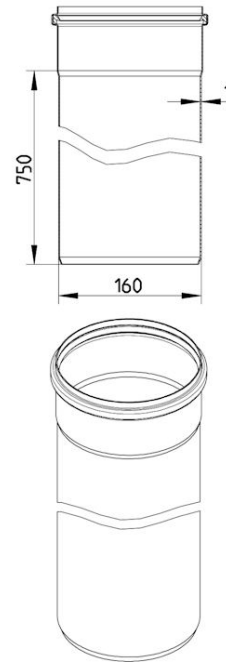

## 811.075.160 S STRAIGHT PIPE WITH ONE SOCKET

-Length: 750mm  
-Diameter: Ø160mm  
-Stainless steel: AISI316L/EN1.4404

### Specification

Brand Name: BLÜCHER  
Material: AISI 316L  
Material (EN): EN 1.4404  
Outlet Diameter (mm): 160  
Series: Straight pipe  
Weight (kg): 4,22

**BLÜCHER®**

A WATTS Brand