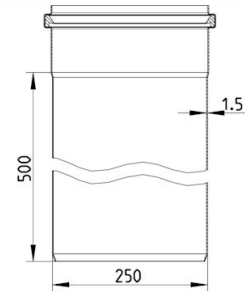

## 811.050.250 S STRAIGHT PIPE WITH ONE SOCKET

-Length: 500mm  
-Diameter: Ø250mm  
-Stainless steel: AISI316L/EN1.4404

### Specification

Brand Name: BLÜCHER  
Material: AISI 316L  
Material (EN): EN 1.4404  
Outlet Diameter (mm): 250  
Series: Straight pipe  
Weight (kg): 5,84

**BLÜCHER®**

A WATTS Brand