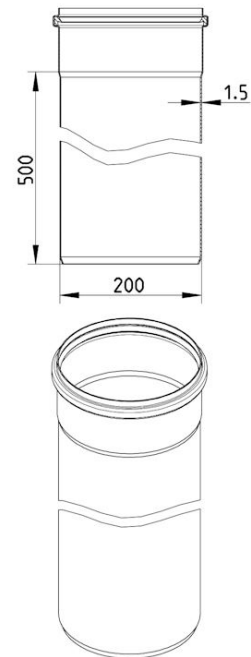

811.050.200 S STRAIGHT PIPE WITH ONE SOCKET

-Length: 500mm
-Diameter: Ø200mm
-Stainless steel: AISI316L/EN1.4404

Product Codes

UPC/EAN: 5705499410853
VVS Number: 160134350
RSK Number: 1551541
NRF Number: 2170718
LVI Number: 0250283

Specification

Brand Name: BLÜCHER
Material: AISI 316L
Material (EN): EN 1.4404
Outlet Diameter (mm): 200
Series: Straight pipe
Weight (kg): 4,62

BLÜCHER®

A WATTS Brand