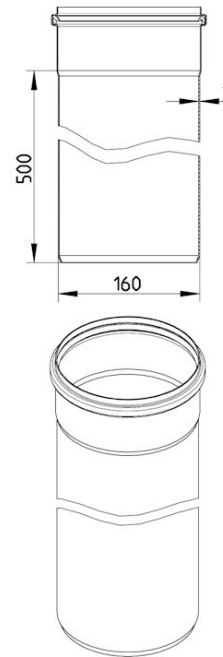

811.050.160 S STRAIGHT PIPE WITH ONE SOCKET

-Length: 500mm
-Diameter: Ø160mm
-Stainless steel: AISI316L/EN1.4404

Product Codes

UPC/EAN: 5705499400434
VVS Number: 160132350
RSK Number: 1550360
NRF Number: 2170696
LVI Number: 0250233

Specification

Brand Name: BLÜCHER
Material: AISI 316L
Material (EN): EN 1.4404
Outlet Diameter (mm): 160
Series: Straight pipe
Weight (kg): 2,96

BLÜCHER®

A WATTS Brand