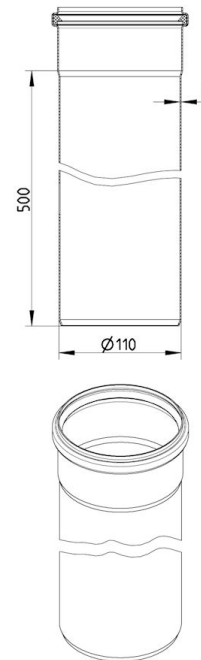

## 811.050.110 S STRAIGHT PIPE WITH ONE SOCKET

-Length: 500mm  
-Diameter: Ø110mm  
-Stainless steel: AISI316L/EN1.4404

### Specification

Brand Name: BLÜCHER  
Material: AISI 316L  
Material (EN): EN 1.4404  
Outlet Diameter (mm): 110  
Series: Straight pipe  
Weight (kg): 1,50

**BLÜCHER®**

A WATTS Brand