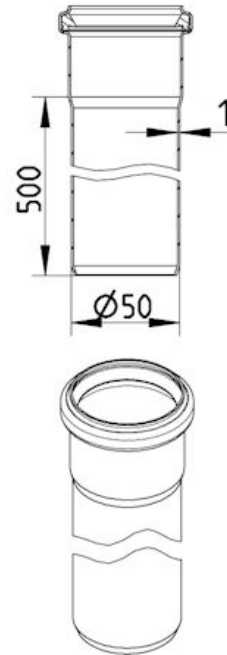

## 811.050.050 S STRAIGHT PIPE WITH ONE SOCKET

-Length: 500mm  
-Diameter: Ø50mm  
-Stainless steel: AISI316L/EN1.4404

### Specification

Brand Name: BLÜCHER  
Material: AISI 316L  
Material (EN): EN 1.4404  
Outlet Diameter (mm): 50  
Series: Straight pipe  
Weight (kg): 0,68

**BLÜCHER®**

A WATTS Brand