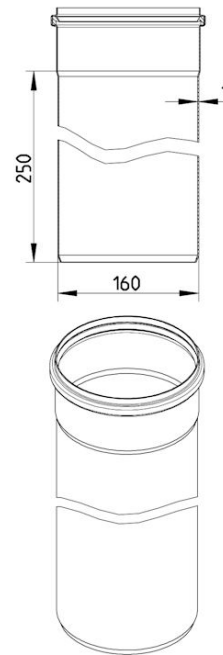

Specification Sheet

811.025.160 S STRAIGHT PIPE WITH ONE SOCKET

-Length: 250mm
-Diameter: Ø160mm
-Stainless steel: AISI316L/EN1.4404

Product Codes

UPC/EAN: 5705499400359
VVS Number: 160132325
RSK Number: 1550359
NRF Number: 2170695
LVI Number: 0250232

Specification

Brand Name: BLÜCHER
Material: AISI 316L
Material (EN): EN 1.4404
Outlet Diameter (mm): 160
Series: Straight pipe
Weight (kg): 1,69

BLÜCHER®

A WATTS Brand