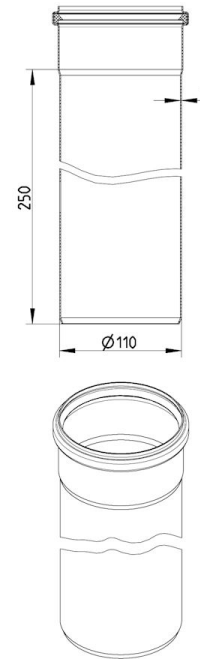

811.025.110 S STRAIGHT PIPE WITH ONE SOCKET

-Length: 250mm
-Diameter: Ø110mm
-Stainless steel: AISI316L/EN1.4404

Product Codes

UPC/EAN: 5705499400335
VVS Number: 160128325
RSK Number: 1550246
NRF Number: 2170683
LVI Number: 0250182

Specification

Brand Name: BLÜCHER
Material: AISI 316L
Material (EN): EN 1.4404
Outlet Diameter (mm): 110
Series: Straight pipe
Weight (kg): 0,87

BLÜCHER®

A WATTS Brand