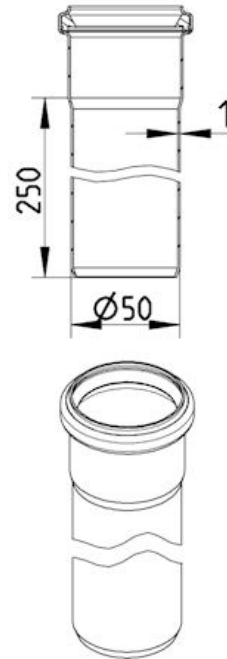

811.025.050 S STRAIGHT PIPE WITH ONE SOCKET

-Length: 250mm
-Diameter: Ø50mm
-Stainless steel: AISI316L/EN1.4404

Product Codes

UPC/EAN: 5705499400298
VVS Number: 160122325
RSK Number: 1550232
NRF Number: 2170681
LVI Number: 0250082

Specification

Brand Name: BLÜCHER
Material: AISI 316L
Material (EN): EN 1.4404
Outlet Diameter (mm): 50
Series: Straight pipe
Weight (kg): 0,38

BLÜCHER®

A WATTS Brand