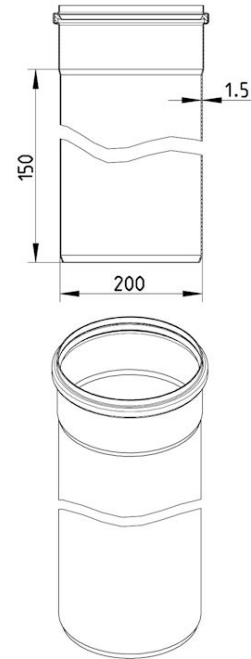

## 811.015.200 S STRAIGHT PIPE WITH ONE SOCKET

-Length: 150mm  
-Diameter: Ø200mm  
-Stainless steel: AISI316L/EN1.4404

### Specification

Brand Name: BLÜCHER  
Material: AISI 316L  
Material (EN): EN 1.4404  
Outlet Diameter (mm): 200  
Series: Straight pipe  
Weight (kg): 1,96

**BLÜCHER®**

A WATTS Brand