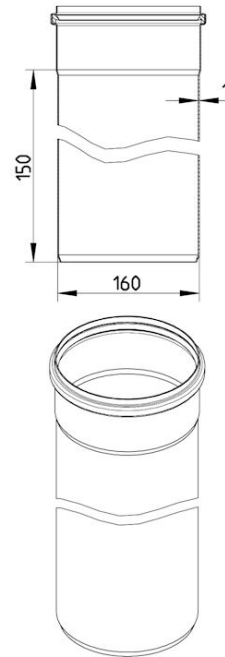

811.015.160 S STRAIGHT PIPE WITH ONE SOCKET

-Length: 150mm
-Diameter: Ø160mm
-Stainless steel: AISI316L/EN1.4404

Product Codes

UPC/EAN: 5705499400274
VVS Number: 160132315
RSK Number: 1550358
NRF Number: 2170694
LVI Number: 0250231

Specification

Brand Name: BLÜCHER
Material: AISI 316L
Material (EN): EN 1.4404
Outlet Diameter (mm): 160
Series: Straight pipe
Weight (kg): 1,19

BLÜCHER®

A **WATTS** Brand