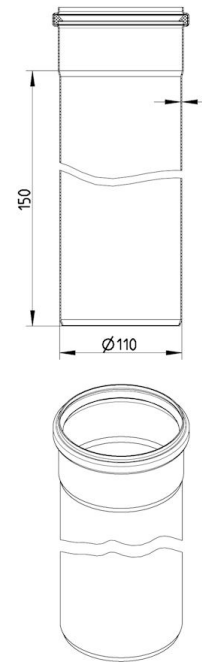

## 811.015.110 S STRAIGHT PIPE WITH ONE SOCKET

-Length: 150mm  
-Diameter: Ø110mm  
-Stainless steel: AISI316L/EN1.4404

### Specification

Brand Name: BLÜCHER  
Material: AISI 316L  
Material (EN): EN 1.4404  
Outlet Diameter (mm): 110  
Series: Straight pipe  
Weight (kg): 0,61

**BLÜCHER®**

A **WATTS** Brand