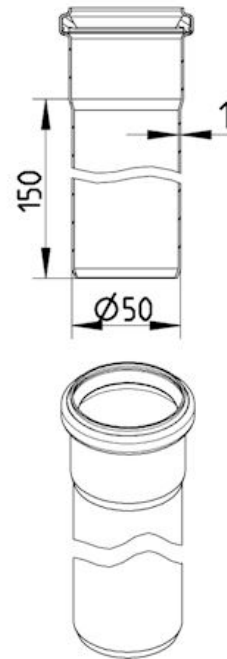

811.015.050 S STRAIGHT PIPE WITH ONE SOCKET

-Length: 150mm
-Diameter: Ø50mm
-Stainless steel: AISI316L/EN1.4404

Product Codes

UPC/EAN: 5705499400212
VVS Number: 160122315
RSK Number: 1550231
NRF Number: 2170674
LVI Number: 0250081

Specification

Brand Name: BLÜCHER
Material: AISI 316L
Material (EN): EN 1.4404
Outlet Diameter (mm): 50
Series: Straight pipe
Weight (kg): 0,25

BLÜCHER®

A WATTS Brand